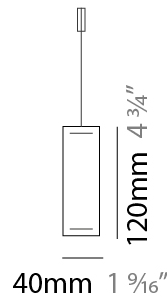

PROJECT _____
TYPE _____
SPECIFIER _____
QUANTITY _____
DATE _____

LED120 SUSPENSION

D71026-

base number   Color   Finish
Temperature   Options

1. To build a product code in our configurator select the specify button on the base model # product page
2. To build a manual product code on this datasheet choose from the options listed below in blue font and add the suffix to the base model #

GENERAL

Series: Woodlin
Subseries: LED120
Brand: Tunto
Division: Design
Mounting Type: Suspension
Mounting Location: Ceiling
Subcategory: Pendant

PHYSICAL

Shape: Rectangle
Length (mm): 1600
Length (in): 63
Width (mm): 40
Width (in): 1 9/16
Height (mm): 120
Height (in): 4 3/4
Max. Overall Height (mm): 2120
Max. Overall Height (in): 83 7/16
Light Distribution: Direct / Indirect
Diffuser: Opal
Fixture Finish: WAL / ASH / OAK / BLK / WHI
Fixture Material: Wood
Cable Details: 2000mm / 78 3/4"

ELECTRICAL

Lamp Type: LED
Input Wattage (W): 74
Total Output Wattage (W): 63
Dimming: Tri-Mode (Non-Dimming and Phase Dimming (120Vac only) and 0-10V Dimming)
Driver Included: Yes
Driver Location: Integrated
Driver Type: Constant Current - Universal
Driver Class: Class 2
Input Voltage (V): 120 - 277
Constant Current (MA): 700

LED

Color Temperature (°K): 2700 / 3000 / 4000
Max. Delivered Lumen (lm): 3600
CRI: >93 CRI
Lamp Life (hrs): 50000

OPTICAL

RATINGS AND CERTIFICATIONS

Certified By: Certified for North American Standards
IP rating: IP20